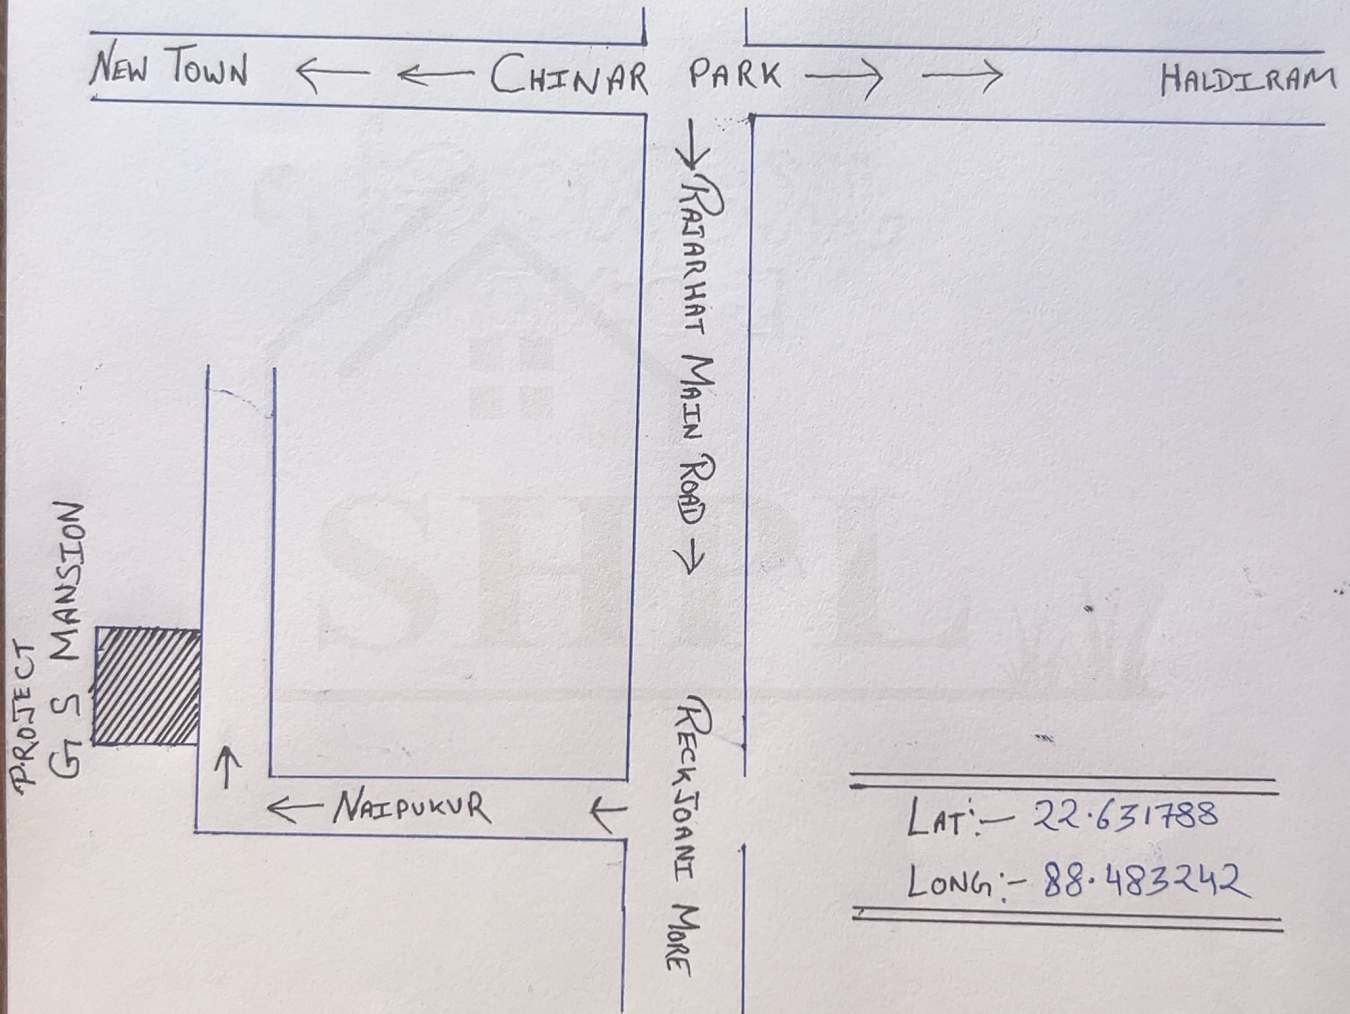

LOCATION MAP
OF
GT S MANSION

LAT:- 22.631788

LONG:- 88.483242

SAARVASRI HOUSING PVT. LTD.
Rinick Bhattacharya

Director

2ND FLOOR, ROOM NO-2, KAIKHALI, MONDAL GANTHI, VIP ROAD, P.O. - AIRPORT,
P.S.-BAGUIATI, KOLKATA, Pincode-700052